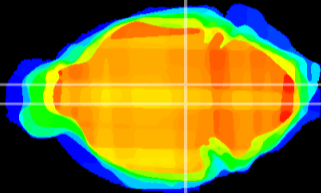

Coronal

Sagittal-R

Sagittal-L

ViBrism: CX20462
Horizontal

VTA