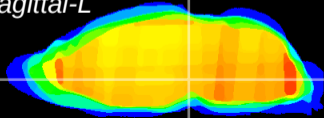

Coronal

Sagittal-R

Sagittal-L

ViBrism: CX20462
Horizontal

VTA