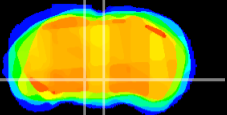

Coronal

Sagittal-R

Sagittal-L

ViBrism: CX20462
Horizontal

VTA