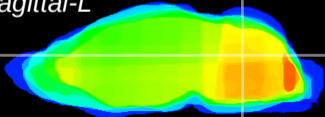

Coronal

Sagittal-R

Sagittal-L

ViBrism: CX20463
Horizontal

Cb nucleus