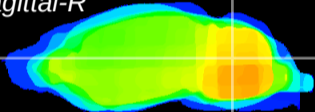

Coronal

Sagittal-R

Sagittal-L

ViBrism: CX20463
Horizontal

Cb nucleus