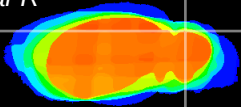

Coronal

Sagittal-R

Sagittal-L

ViBrism: CX20466
Horizontal

Cb lobe