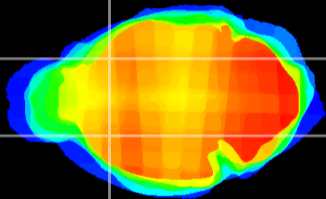

Coronal

Sagittal-R

Sagittal-L

ViBriSM: CX20470
Horizontal

CPU lateral