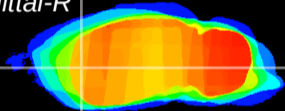

Coronal

Sagittal-R

Sagittal-L

ViBriSM: CX20470
Horizontal

CPU lateral