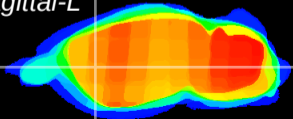

Coronal

Sagittal-R

Sagittal-L

ViBriSM: CX20470
Horizontal

CPU lateral