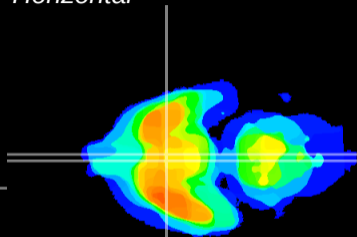

Coronal

Sagittal-R

Sagittal-L

ViBriSM: CX20470  
Horizontal

SCN