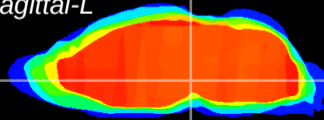

Coronal

Sagittal-R

Sagittal-L

ViBrism: CX20471
Horizontal

VTA