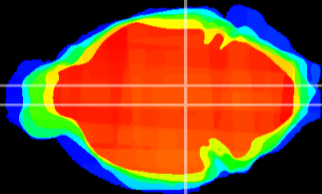

Coronal

Sagittal-R

Sagittal-L

ViBrism: CX20471
Horizontal

VTA