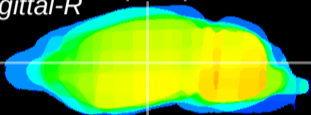

Coronal

Sagittal-R

Sagittal-L

ViBrism: CX20473
Horizontal

VPM/VPL