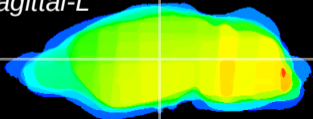

Coronal

Sagittal-R

Sagittal-L

ViBrism: CX20473
Horizontal

VPM/VPL