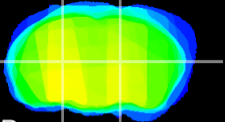

Coronal

Sagittal-R

Sagittal-L

ViBrism: CX20473
Horizontal

VPM/VPL