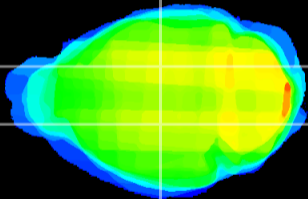

Coronal

Sagittal-R

Sagittal-L

ViBrism: CX20473
Horizontal

VPM/VPL