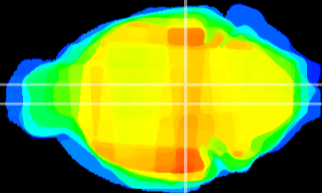

Coronal

Sagittal-R

Sagittal-L

ViBrism: CX20474
Horizontal

VTA