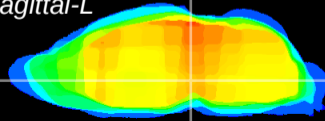

Coronal

Sagittal-R

Sagittal-L

ViBrism: CX20474
Horizontal

VTA