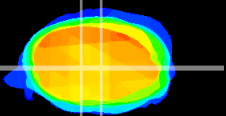

*Coronal*

*Sagittal-R*

*Sagittal-L*

ViBrism: CX20479  
*Horizontal*

MVe