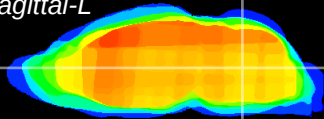

*Coronal*

*Sagittal-R*

*Sagittal-L*

ViBrism: CX20479  
*Horizontal*

MVe