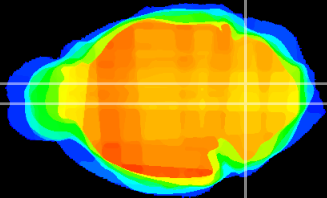

*Coronal*

*Sagittal-R*

*Sagittal-L*

ViBrism: CX20479  
*Horizontal*

MVe