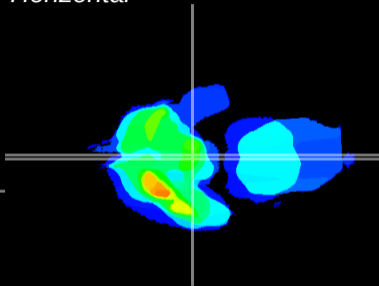

Coronal

Sagittal-R

Sagittal-L

ViBrism: CX20481
Horizontal

ME