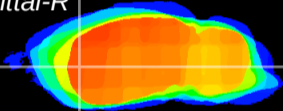

Coronal

Sagittal-R

Sagittal-L

ViBrism: CX20485  
Horizontal

CPU lateral