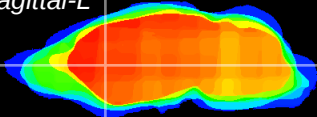

Coronal

Sagittal-R

Sagittal-L

ViBrism: CX20485
Horizontal

CPU medial