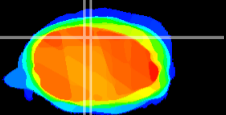

Coronal

Sagittal-R

Sagittal-L

ViBrisM: CX20489
Horizontal

Cb vermis