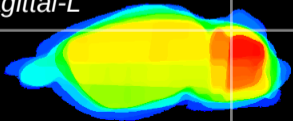

Coronal

Sagittal-R

Sagittal-L

ViBrism: CX20490
Horizontal

Cb lobe