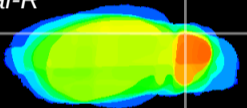

Coronal

Sagittal-R

Sagittal-L

ViBrism: CX20490
Horizontal

Cb lobe