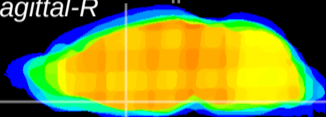

Coronal

Sagittal-R

Sagittal-L

ViBrisM: CX20493  
Horizontal

MPA