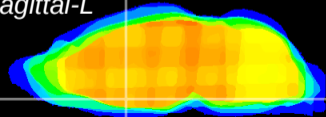

Coronal

Sagittal-R

Sagittal-L

ViBrisM: CX20493  
Horizontal

MPA