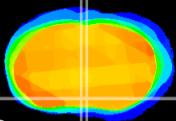

Coronal

Sagittal-R

Sagittal-L

ViBrisM: CX20493  
Horizontal

MPA