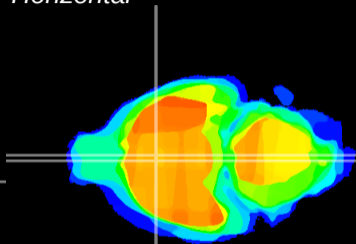

Coronal

Sagittal-R

Sagittal-L

ViBrisM: CX20493  
Horizontal

MPA