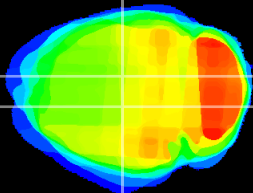

Coronal

Sagittal-R

Sagittal-L

ViBrism: CX20495
Horizontal

DG