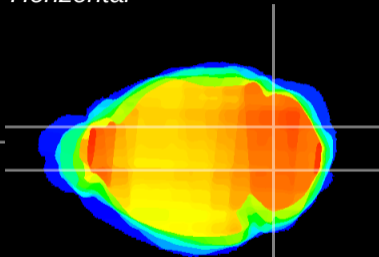

Coronal

Sagittal-R

Sagittal-L

ViBrism: CX20501
Horizontal

Cb nucleus