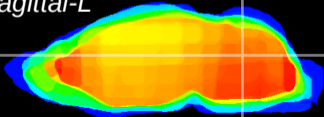

Coronal

Sagittal-R

Sagittal-L

ViBrism: CX20501
Horizontal

Cb nucleus