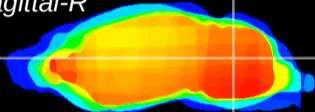

Coronal

Sagittal-R

Sagittal-L

ViBrism: CX20501
Horizontal

Cb nucleus