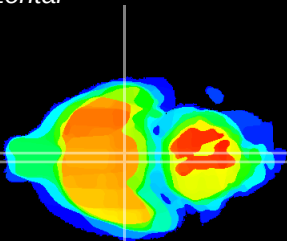

Coronal

Sagittal-R

Sagittal-L

ViBrism: CX20501
Horizontal

VMH