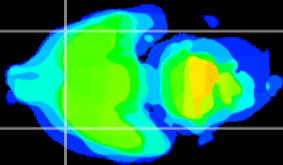

Coronal

Sagittal-R

Sagittal-L

ViBrism: CX20504
Horizontal

Pir