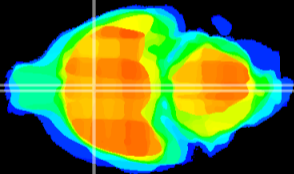

Coronal

Sagittal-R

Sagittal-L

ViBrism: CX20510
Horizontal

MPA