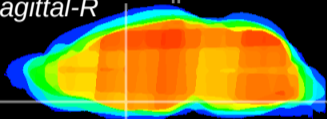

Coronal

Sagittal-R

Sagittal-L

ViBrism: CX20510
Horizontal

MPA