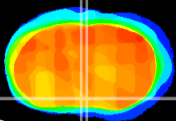

Coronal

Sagittal-R

Sagittal-L

ViBrism: CX20510
Horizontal

MPA