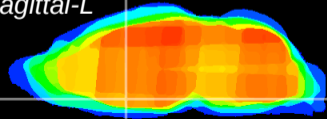

Coronal

Sagittal-R

Sagittal-L

ViBrism: CX20510
Horizontal

MPA