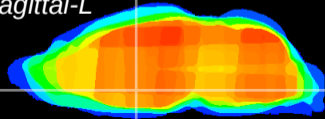

Coronal

Sagittal-R

Sagittal-L

ViBriSM: CX20510
Horizontal

Pa