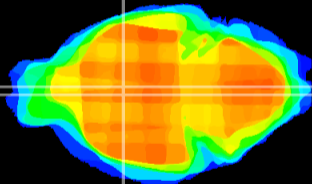

Coronal

Sagittal-R

Sagittal-L

ViBriSM: CX20510
Horizontal

Pa