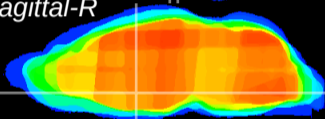

Coronal

Sagittal-R

Sagittal-L

ViBriSM: CX20510
Horizontal

Pa