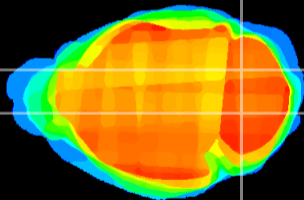

Coronal

Sagittal-R

Sagittal-L

ViBrism: CX20511
Horizontal

Cb nucleus