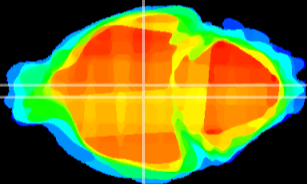

Coronal

Sagittal-R

Sagittal-L

ViBrism: CX20511
Horizontal

DM