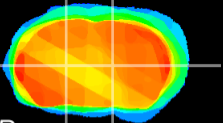

Coronal

Sagittal-R

Sagittal-L

ViBriSM: CX20511
Horizontal

VA/VL