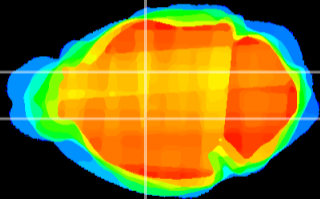

Coronal

Sagittal-R

Sagittal-L

ViBriSM: CX20511
Horizontal

VA/VL