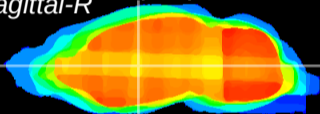

Coronal

Sagittal-R

Sagittal-L

ViBriSM: CX20511
Horizontal

VA/VL