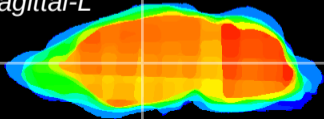

Coronal

Sagittal-R

Sagittal-L

ViBriSM: CX20511
Horizontal

VA/VL