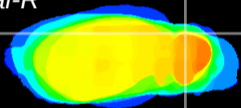

Coronal

Sagittal-R

Sagittal-L

ViBrism: CX20512
Horizontal

Cb lobe