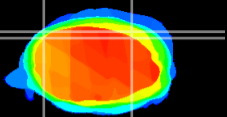

Coronal

Sagittal-R

Sagittal-L

ViBrism: CX20512
Horizontal

Cb lobe