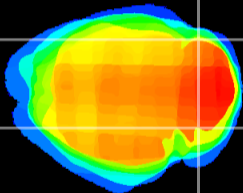

Coronal

Sagittal-R

Sagittal-L

ViBrism: CX20512
Horizontal

Cb lobe