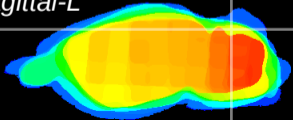

Coronal

Sagittal-R

Sagittal-L

ViBrism: CX20512
Horizontal

Cb lobe