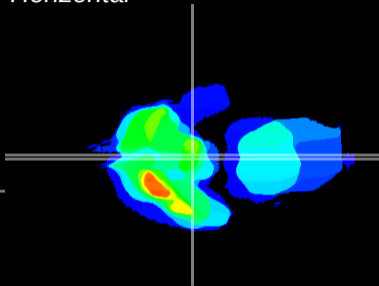

Coronal

Sagittal-R

Sagittal-L

ViBrism: CX20515
Horizontal

ME