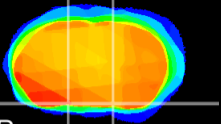

Coronal

Sagittal-R

Sagittal-L

ViBriSM: CX20515
Horizontal

S0