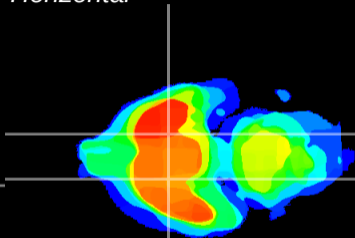

Coronal

Sagittal-R

Sagittal-L

ViBriSM: CX20515
Horizontal

S0