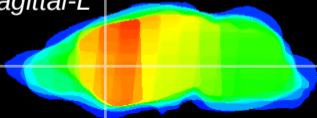

Coronal

Sagittal-R

Sagittal-L

ViBriSM: CX20518
Horizontal

CPU medial