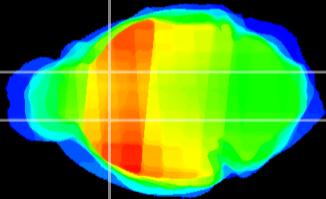

Coronal

Sagittal-R

Sagittal-L

ViBriSM: CX20518
Horizontal

CPU medial