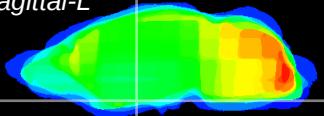

Coronal

Sagittal-R

Sagittal-L

ViBrism: CX20519
Horizontal

S0