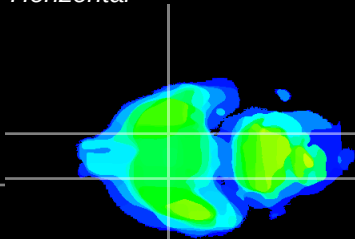

Coronal

Sagittal-R

Sagittal-L

ViBrism: CX20519
Horizontal

S0