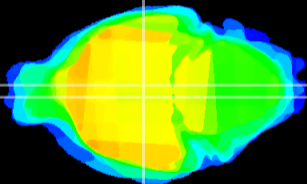

Coronal

Sagittal-R

Sagittal-L

ViBrism: CX20520
Horizontal

DM