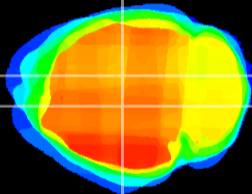

Coronal

Sagittal-R

Sagittal-L

ViBrism: CX20521
Horizontal

DG