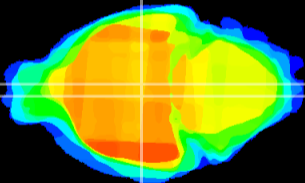

Coronal

Sagittal-R

Sagittal-L

ViBrism: CX20521
Horizontal

DM