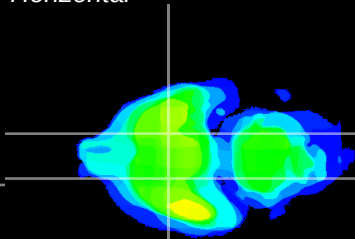

Coronal

Sagittal-R

Sagittal-L

ViBrism: CX20524
Horizontal

S0