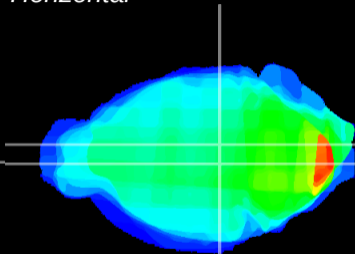

Coronal

Sagittal-R

Sagittal-L

ViBrism: CX20525
Horizontal

VTA