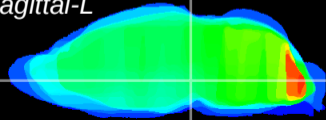

Coronal

Sagittal-R

Sagittal-L

ViBrism: CX20525
Horizontal

VTA