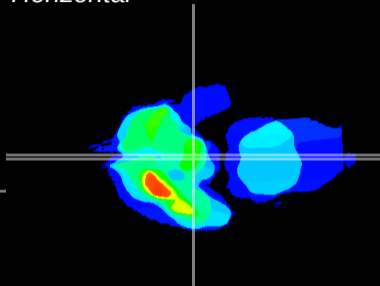

Coronal

Sagittal-R

Sagittal-L

ViBrism: CX20528
Horizontal

ME