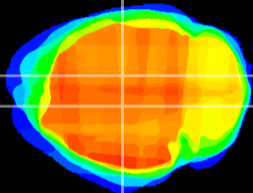

Coronal

Sagittal-R

Sagittal-L

ViBrism: CX20529
Horizontal

DG