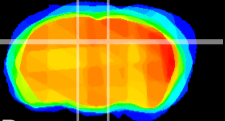

Coronal

Sagittal-R

Sagittal-L

ViBrism: CX20529
Horizontal

DG