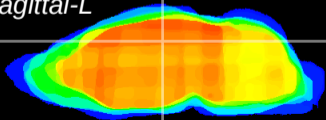

Coronal

Sagittal-R

Sagittal-L

ViBrism: CX20529
Horizontal

DG