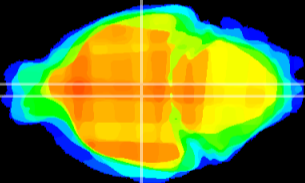

Coronal

Sagittal-R

Sagittal-L

ViBrism: CX20529
Horizontal

DM