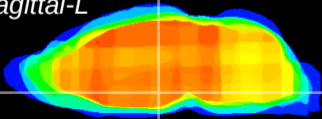

Coronal

Sagittal-R

Sagittal-L

ViBrism: CX20529
Horizontal

DM