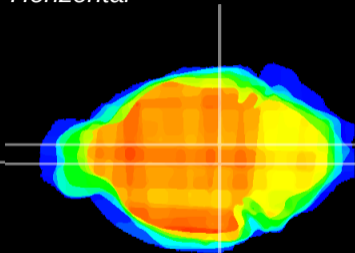

Coronal

Sagittal-R

Sagittal-L

ViBrism: CX20529
Horizontal

VTA