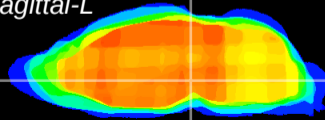

Coronal

Sagittal-R

Sagittal-L

ViBrism: CX20529
Horizontal

VTA