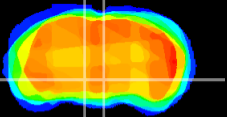

Coronal

Sagittal-R

Sagittal-L

ViBrism: CX20529
Horizontal

VTA