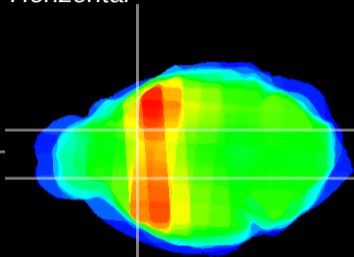

*Coronal*

*Sagittal-R*

*Sagittal-L*

ViBriSM: CX20530  
*Horizontal*

CPU medial