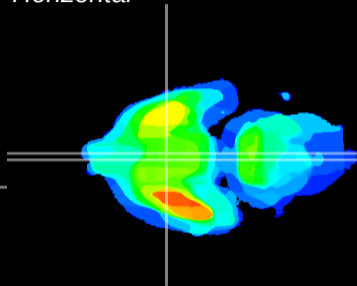

Coronal

Sagittal-R

Sagittal-L

ViBriSm: CX20533
Horizontal

SCN