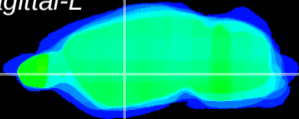

Coronal

Sagittal-R

Sagittal-L

ViBriSM: CX20535
Horizontal

GP