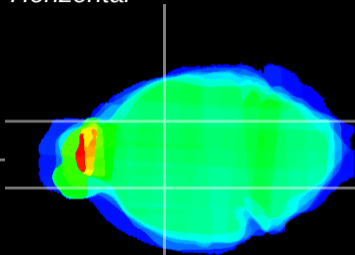

Coronal

Sagittal-R

Sagittal-L

ViBriSM: CX20535
Horizontal

GP