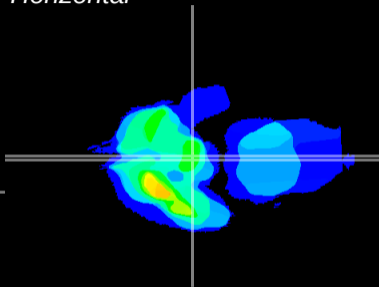

Coronal

Sagittal-R

Sagittal-L

ViBrism: CX20538
Horizontal

ME