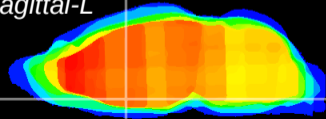

Coronal

Sagittal-R

Sagittal-L

ViBrism: CX20539
Horizontal

MPA