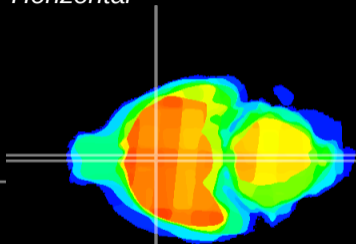

Coronal

Sagittal-R

Sagittal-L

ViBrism: CX20539
Horizontal

MPA