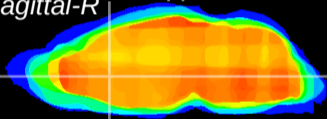

Coronal

Sagittal-R

Sagittal-L

ViBrisM: CX20551
Horizontal

LS