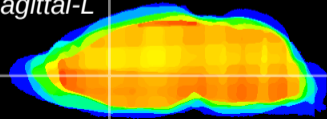

Coronal

Sagittal-R

Sagittal-L

ViBrisM: CX20551
Horizontal

LS