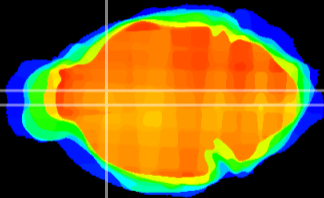

Coronal

Sagittal-R

Sagittal-L

ViBrisM: CX20551
Horizontal

LS