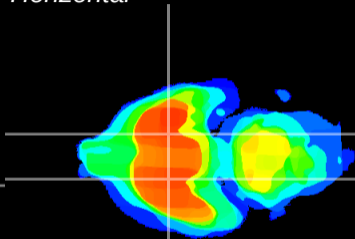

Coronal

Sagittal-R

Sagittal-L

ViBrism: CX20552
Horizontal

S0