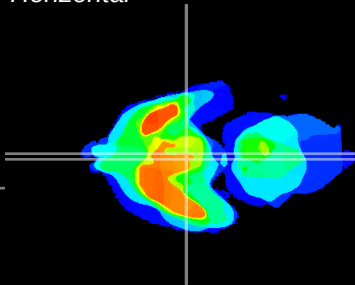

Coronal

Sagittal-R

Sagittal-L

ViBrism: CX20555
Horizontal

Arc