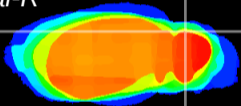

Coronal

Sagittal-R

Sagittal-L

ViBrisM: CX20557
Horizontal

Cb lobe