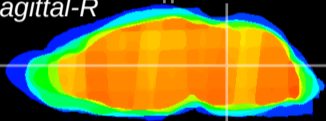

Coronal

Sagittal-R

Sagittal-L

ViBrism: CX20560
Horizontal

Tg