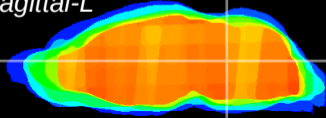

Coronal

Sagittal-R

Sagittal-L

ViBrism: CX20560
Horizontal

Tg