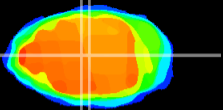

Coronal

Sagittal-R

Sagittal-L

ViBrism: CX20560
Horizontal

Tg