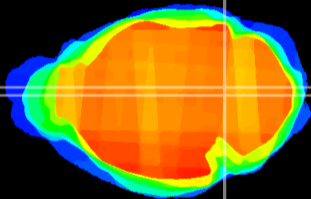

Coronal

Sagittal-R

Sagittal-L

ViBrism: CX20560
Horizontal

Tg