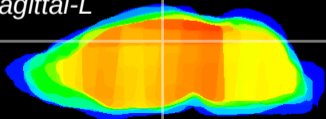

Coronal

Sagittal-R

Sagittal-L

ViBrism: CX20562
Horizontal

DG