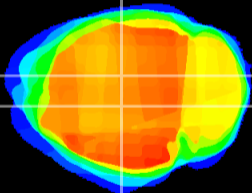

Coronal

Sagittal-R

Sagittal-L

ViBrism: CX20562
Horizontal

DG