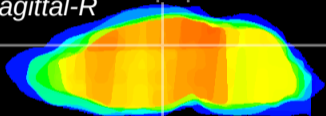

Coronal

Sagittal-R

Sagittal-L

ViBrism: CX20562
Horizontal

DG