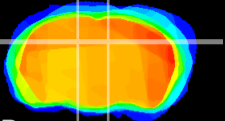

Coronal

Sagittal-R

Sagittal-L

ViBrism: CX20562
Horizontal

DG