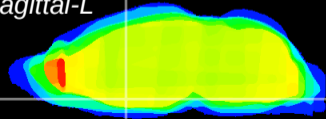

Coronal

Sagittal-R

Sagittal-L

ViBrism: CX20563
Horizontal

MPA