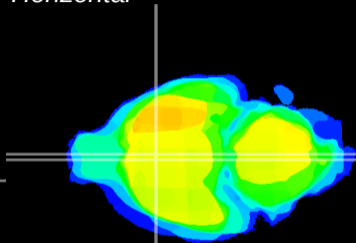

Coronal

Sagittal-R

Sagittal-L

ViBrism: CX20563
Horizontal

MPA