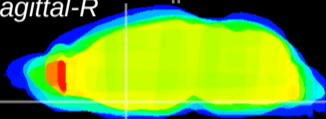

Coronal

Sagittal-R

Sagittal-L

ViBrism: CX20563
Horizontal

MPA